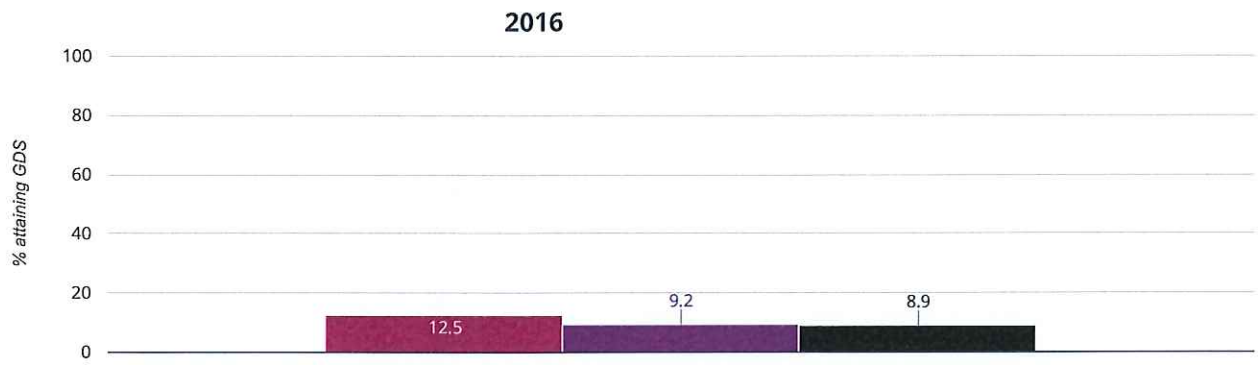

RWM - attaining GDS

12.5% in 2016

Broseley CE Primary School   Shropshire (125)   National (16229)