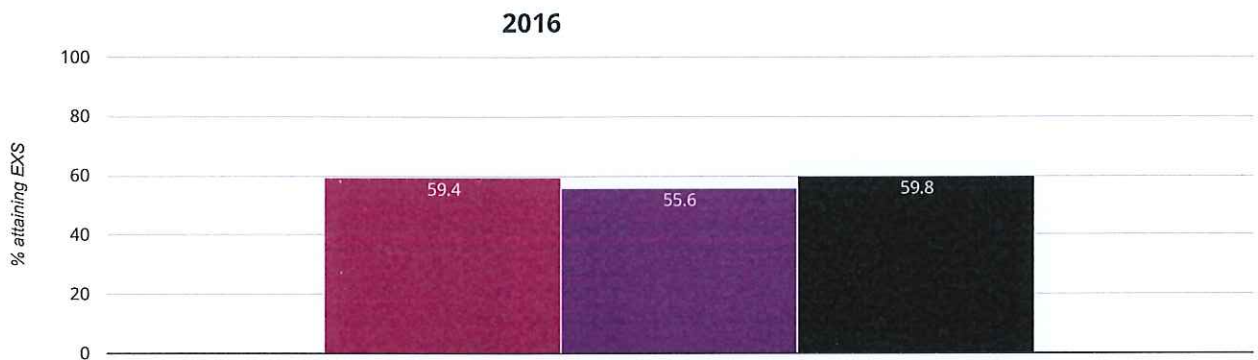

Reading, Writing, Maths and Science - attaining EXS

59.4% in 2016

Broseley CE Primary School   Shropshire (125)   National (16229)