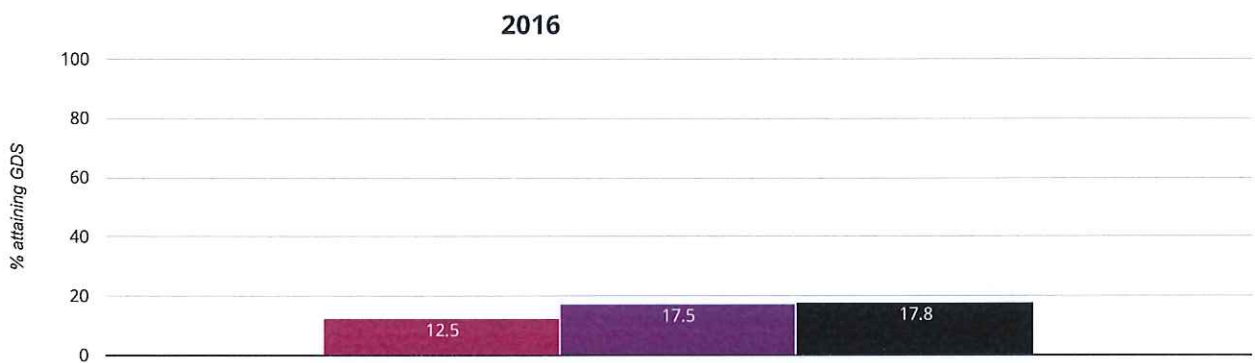

⊕ Maths - attaining GDS

12.5% in 2016

■ Broseley CE Primary School   ■ Shropshire (125)   ■ National (16229)