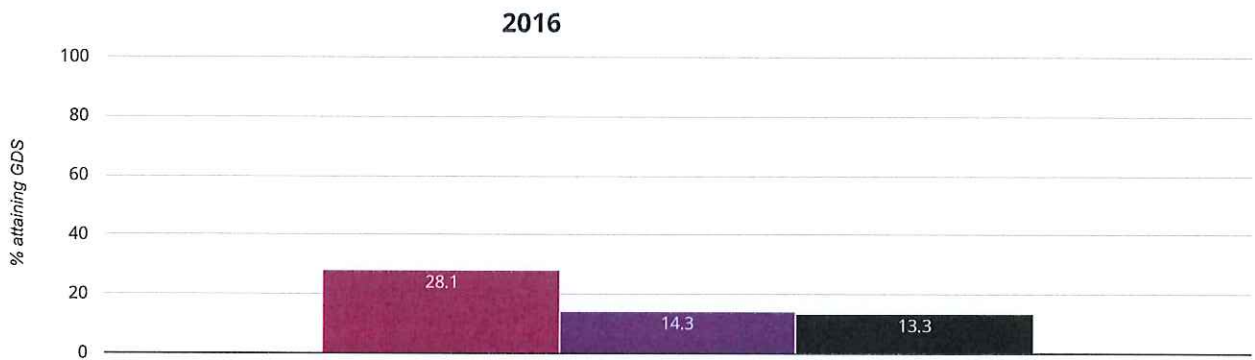

✎ Writing - attaining GDS

28.1% in 2016

■ Broseley CE Primary School   ■ Shropshire (125)   ■ National (16229)