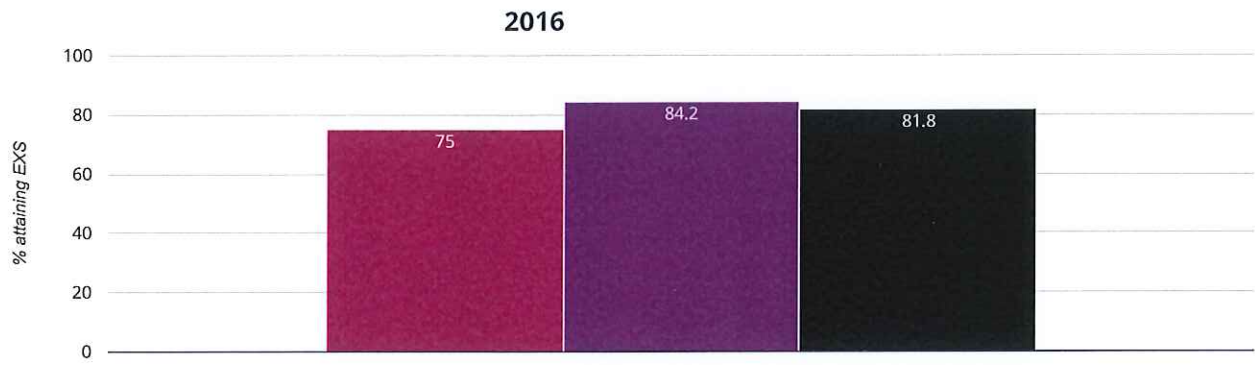

Science - attaining EXS

75% in 2016

■ Broseley CE Primary School   ■ Shropshire (125)   ■ National (16229)