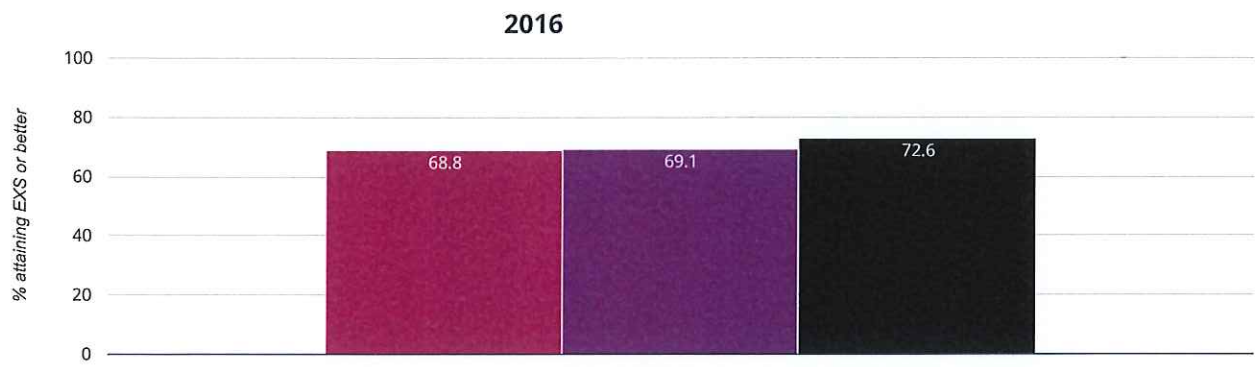

⊕ Maths - attaining EXS or better

68.8% in 2016

■ Broseley CE Primary School   ■ Shropshire (125)   ■ National (16229)