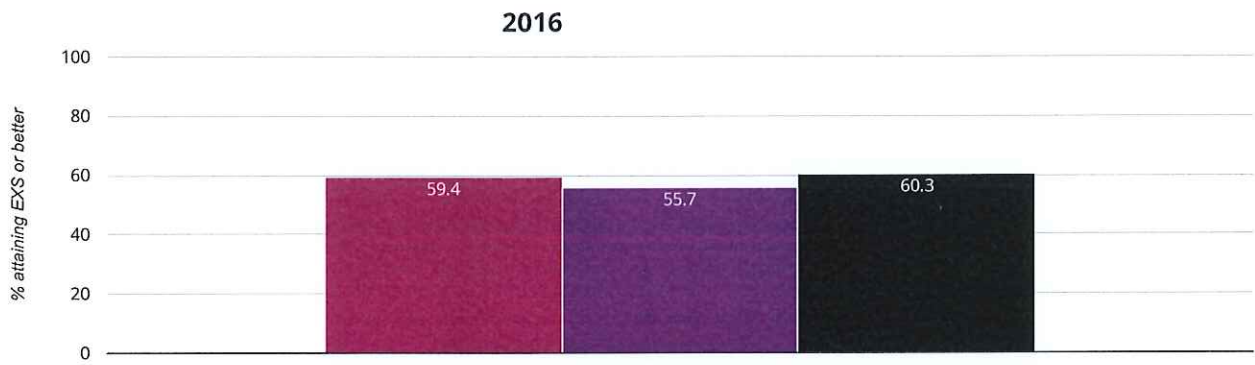

RWM - attaining EXS or better

59.4% in 2016

■ Broseley CE Primary School   ■ Shropshire (125)   ■ National (16229)